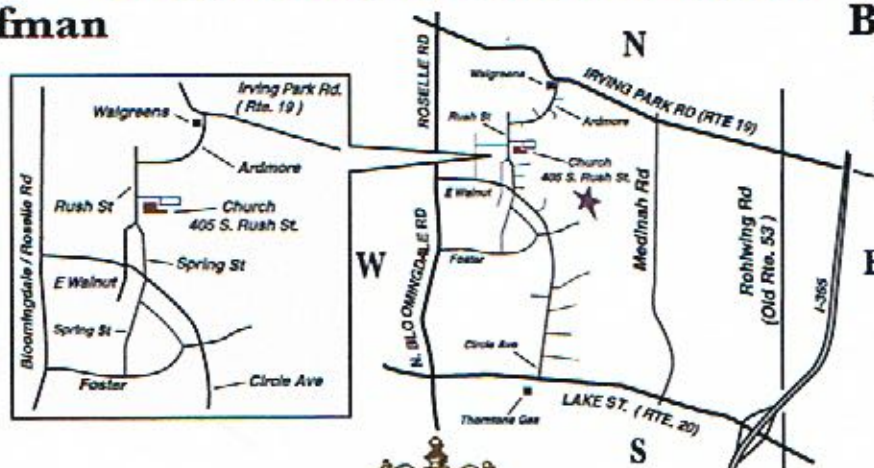

NEW YEAR'S DANCE EVE

TRINITY LUTHERAN CHURCH
405 S. RUSH ST., ROSELLE

TICKETS

Advance: \$15/person
After 12-15-18: \$18/person

DANCING

2 HALLS

PLUS and CLUB50/MAINSTREAM

8:30 pm Rounds
9:00 - 12:30? Squares

Cuer

Howard Hoffman

Callers

Bobby Poyner
and
Chuck Witt

DINING OPENS ABOUT 10:00

2018

2019

Call For Information: