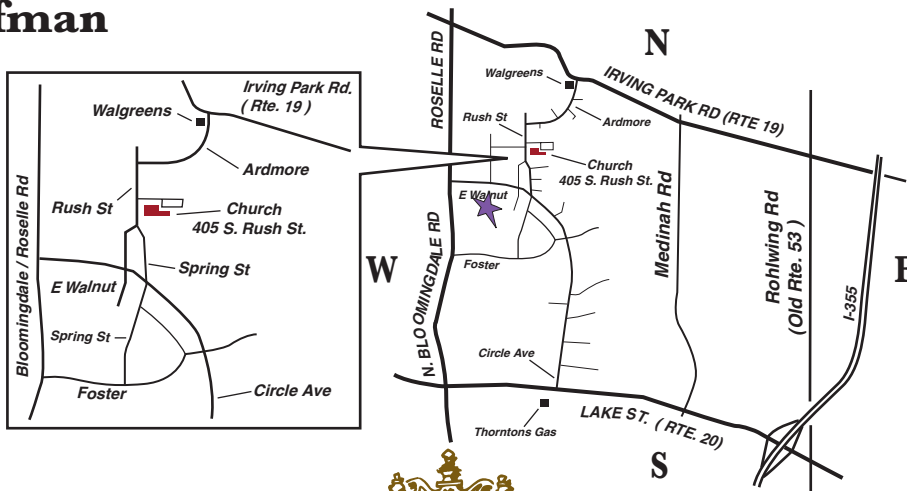

NEW YEAR'S DANCE EVE

TRINITY LUTHERAN CHURCH
405 S. RUSH ST., ROSELLE
TICKETS

Advance: \$15/person
After 12-16-17: \$18/person

DANCING AND DINING

2 Halls
PLUS and CLUB50/MAINSTREAM

8:30 pm Rounds
9:00 - 12:30? Squares

DINING OPENS AT 9:45ISH

Cuer
Howard Hoffman

Callers
Bob Asp
and
Chuck Witt

2017

2018

Call For Information:

Yellowrockers - Bill & Andi 630-529-9869

Fox Valley Mixers - Jules & Marilyn 630-762-9936

Downers Grove Square Thru's - Jan & Pat 630-665-3761