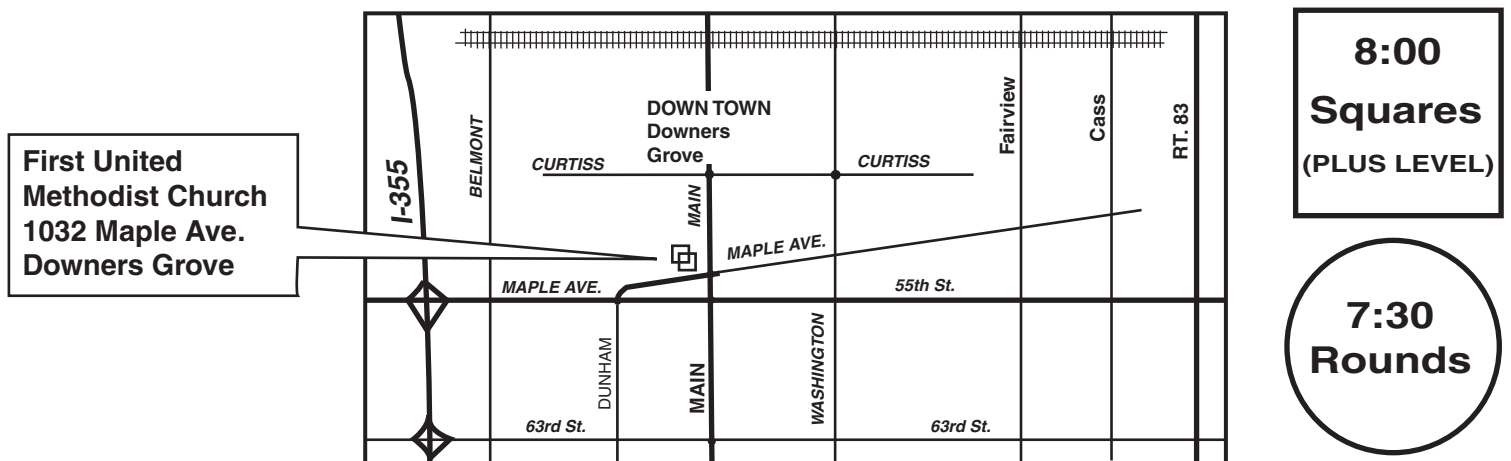

DOWNERS GROVE SQUARE THRU'S

www.squarethrus.com

2011-12 DANCE SCHEDULE

DATE	CALLER	CUER	LOCATION
Sept. 9, 2011	Howard Hoffman	Fred & MaryAnn Piper	1st United Methodist Church
Oct. 14, 2011	Mike Richard	Fred & MaryAnn Piper	Trinity Lutheran Church (Lombard) Westmore Av. at Roosevelt Rd.
Nov. 11, 2011	Tommy Russell	Fred & MaryAnn Piper	1st United Methodist Church
Dec. 9, 2011	Bob Asp	Fred & MaryAnn Piper	1st United Methodist Church
Jan. 13, 2012	Bobby Poyner	Fred & MaryAnn Piper	1st United Methodist Church
Feb. 10, 2012	Tom Davis	Fred & MaryAnn Piper	1st United Methodist Church
Mar. 9, 2012	Ozzie Pearl	Fred & MaryAnn Piper	1st United Methodist Church
Apr. 13, 2012	Curt Braffet	Fred & MaryAnn Piper	1st United Methodist Church
May 11, 2012	Bob Poyner Sr.	Fred & MaryAnn Piper	1st United Methodist Church

**8:00
Squares
(PLUS LEVEL)**

**7:30
Rounds**

CALL: FOR MORE INFORMATION 630-759-7645 630-968-4535