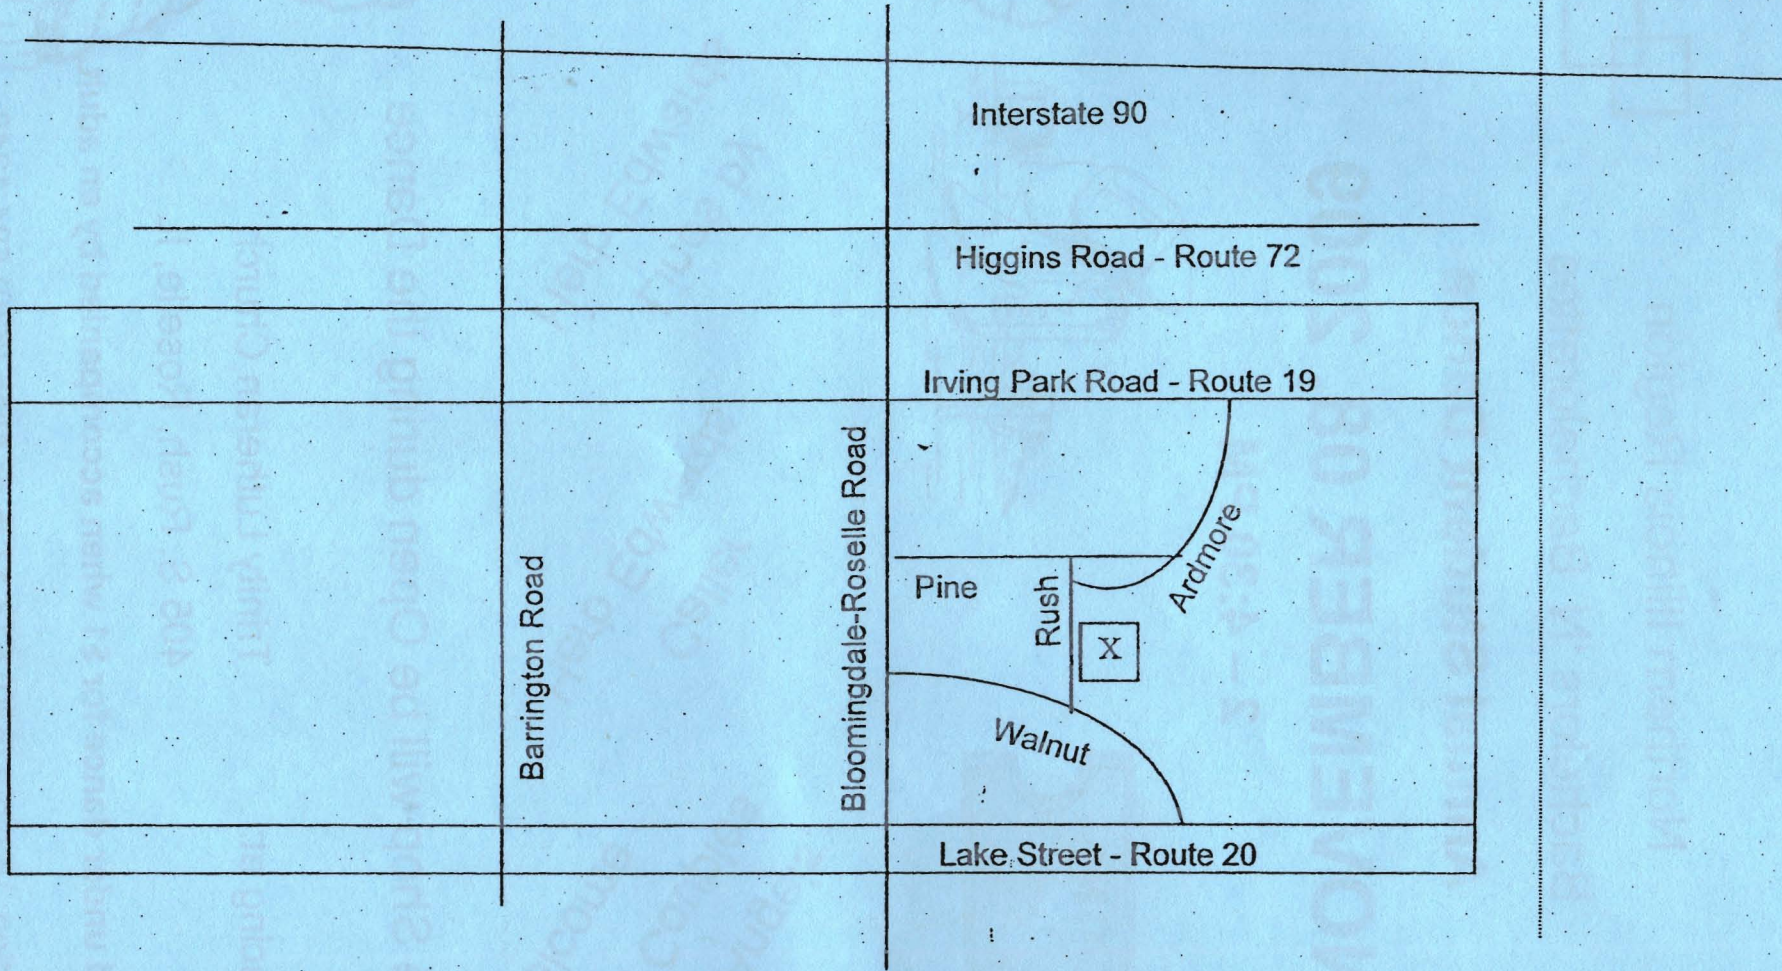

We will be dancing at:

Trinity Lutheran Church

405 S. Rush, Roselle, IL

Youth 17 and under dance for \$1 when accompanied by an adult.

For Information: Virginia (630) 513-1725 or Alice (630) 584-1343

Interstate 90

Higgins Road - Route 72

Irving Park Road - Route 19

Barrington Road

Bloomingdale-Roselle Road

Pine

Rush

Walnut

Ardmore

X

Lake Street - Route 20