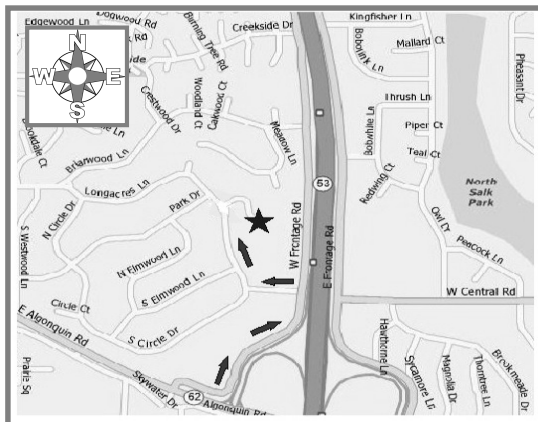

JULY 2012
5TH & 19TH

AUGUST 2012
2ND & 16TH

SEPTEMBER 2012
6TH & 20TH

OCTOBER 2012
4TH & 18TH

NOVEMBER 2012
1ST & 15TH

DECEMBER 2012
6TH & 20TH

PLUM GROVE PARK
4001 PARK DRIVE
PALATINE, IL.

From Route 53:
Exit at Algonquin Rd. (Route 62), turn right (West) to West Frontage Road (traffic light) and turn right. Follow West Frontage Road past Salt Creek Office Center to Longacres Lane, turn left onto Longacres Lane. Travel one block, turn right at the yield sign and follow to Park Drive. Turn right on Park Drive